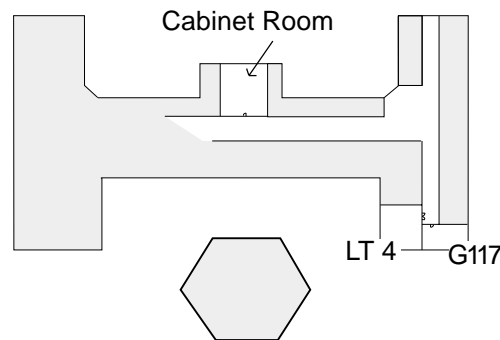

T H E FUNCTIONS

C E N T R E

VICTORIA UNIVERSITY OF WELLINGTON
Te Whare Wananga o te Upoko o te Ika a Maui

Government Buildings Floor Plans & Street Map

Ground Floor

Ground Floor Rooms

	Capacity	Type
LT 1	150 seats	Lecture theatre
LT 2	150 seats	Lecture theatre
LT 3	85 seats	Lecture theatre
G01	19 seats	Computer Lab
G04	18 seats	Seminar Room
G05	18 seats	Seminar Room
G07	22 seats	Seminar Room
G11	16 seats	Seminar Room
G31	18 seats	Seminar Room

First Floor

First Floor Rooms

	Capacity	Type
LT 4	85 seats	Lecture theatre
G117	28 seats	Seminar Room
G136	20 seats	Seminar Room

Cabinet Room - seats 18

Third Floor

Third Floor Rooms

	Capacity	Type
Moot Rm	30 seats	Seminar Room
Salmond Room		Law Faculty Common Room