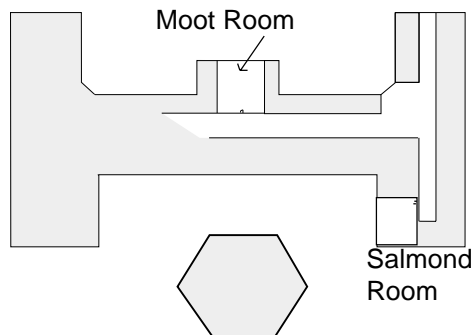

T H E FUNCTIONS

C E N T R E

VICTORIA UNIVERSITY OF WELLINGTON
Te Whare Wananga o te Upoko o te Ika a Maui

Government Buildings Floor Plans & Street Map

Ground Floor

Ground Floor Rooms

	Capacity	Type
LT 1	150 seats	Lecture theatre
LT 2	150 seats	Lecture theatre
LT 3	85 seats	Lecture theatre
G01	19 seats	Computer Lab
G04	18 seats	Seminar Room
G05	18 seats	Seminar Room
G07	22 seats	Seminar Room
G11	16 seats	Seminar Room
G31	18 seats	Seminar Room

First Floor

First Floor Rooms

	Capacity	Type
LT 4	85 seats	Lecture theatre
G117	28 seats	Seminar Room
G136	20 seats	Seminar Room

Cabinet Room - seats 18

Third Floor

Third Floor Rooms

	Capacity	Type
Moot Rm	30 seats	Seminar Room
Salmond Room		Law Faculty Common Room