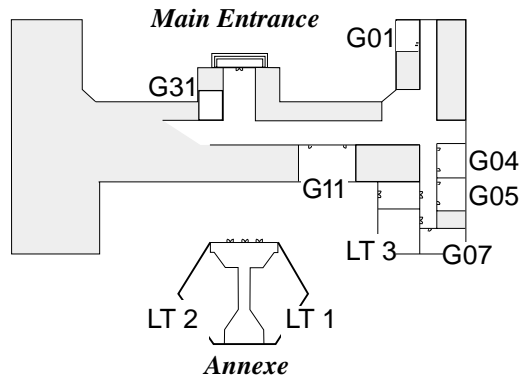

T H E FUNCTIONS

C E N T R E

VICTORIA UNIVERSITY OF WELLINGTON
Te Whare Wananga o te Upoko o te Ika a Maui

Government Buildings Floor Plans & Street Map

Ground Floor

Ground Floor Rooms

	Capacity	Type
LT 1	150 seats	Lecture theatre
LT 2	150 seats	Lecture theatre
LT 3	85 seats	Lecture theatre
G01	19 seats	Computer Lab
G04	18 seats	Seminar Room
G05	18 seats	Seminar Room
G07	22 seats	Seminar Room
G11	16 seats	Seminar Room
G31	18 seats	Seminar Room

First Floor

First Floor Rooms

	Capacity	Type
LT 4	85 seats	Lecture theatre
G117	28 seats	Seminar Room
G136	20 seats	Seminar Room

Cabinet Room - seats 18

Third Floor

Third Floor Rooms

	Capacity	Type
Moot Rm	30 seats	Seminar Room
Salmond Room		Law Faculty Common Room